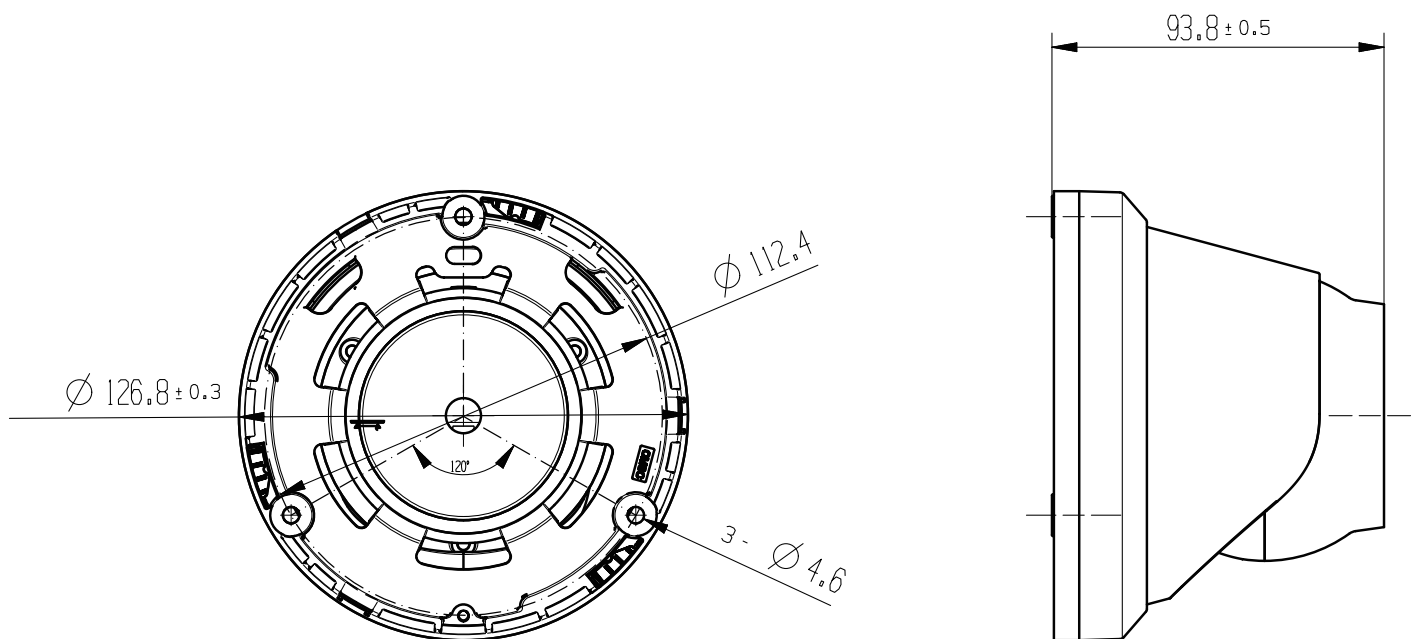

## SPECIFICATION

Video Output Mode	AHD/TVI/CVI: 8M@15fps/12.5fps, 4M/2M@30fps/25fps
<b>Camera</b>	
Image Sensor	1/2.8" SONY CMOS sensor
Image Resolution	8M:3840*2160 4M:2560*1440 2M:1920*1080
TV System	PAL/NTSC
Electronic Shutter	Auto
Minimum Illumination	Color : 0.01 lux@F1.6, AGC ON; B/W : 0 lux with IR
Scanning System	Progressive Scan
<b>Lens</b>	
Focus Length	2.8mm
Focus Control	Fixed
Lens Type	Fixed
<b>Night Vision</b>	
IR Cut Filter	YES
Infrared LED	42μ x 2PCS
Infrared Distance	25M
IR Status	AGC Auto Control
<b>Camera Features</b>	
Starlight	N/A
Day/Night	YES/NO
OSD Menu	YES
WDR	120dB
UTC	YES
Noise Reduction	3DNR
Coaxial Audio	N/A
White Balance	AUTO / MANUAL
Gain Control	AUTO
<b>General</b>	
Housing	Metal (Ring Plastic) , IP67
Bracket	NO
Operation Temperature	-10°C ~ +60°C RH95% Max
Storage Temperature	-20°C ~ +60°C RH95% Max
Power Source	DC12V±10%, 500mA
Dimension	φ126.8 x 93.8(H) mm
Weight	750g

### Technical Specifications

Model	CMSC
Main material	Aluminum & PC+ABS
Dimension(WxHxD)	Φ126.8 x 93.8 mm
Weight	750g
Color	White
Operating Temperature	-20°C ~ +80°C
Humidity	< 85% RH
Waterproof grade	IP67
Optional Accessory	B245

### Dimensions (mm)

- **Accessory**

- **Optional**

<b>B1-XD-W</b>	<b>1273ZJ-130B-TRL Wall mount</b>	<b>1275ZJ-SUS Vertical Pole Mount</b>	<b>1273ZJ-130-TRL Wall mount</b>
			